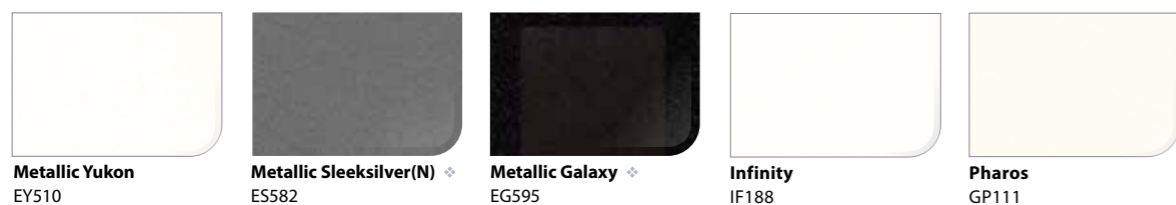

METALLIC

FUNCTIONAL PRODUCTS

PEBBLE