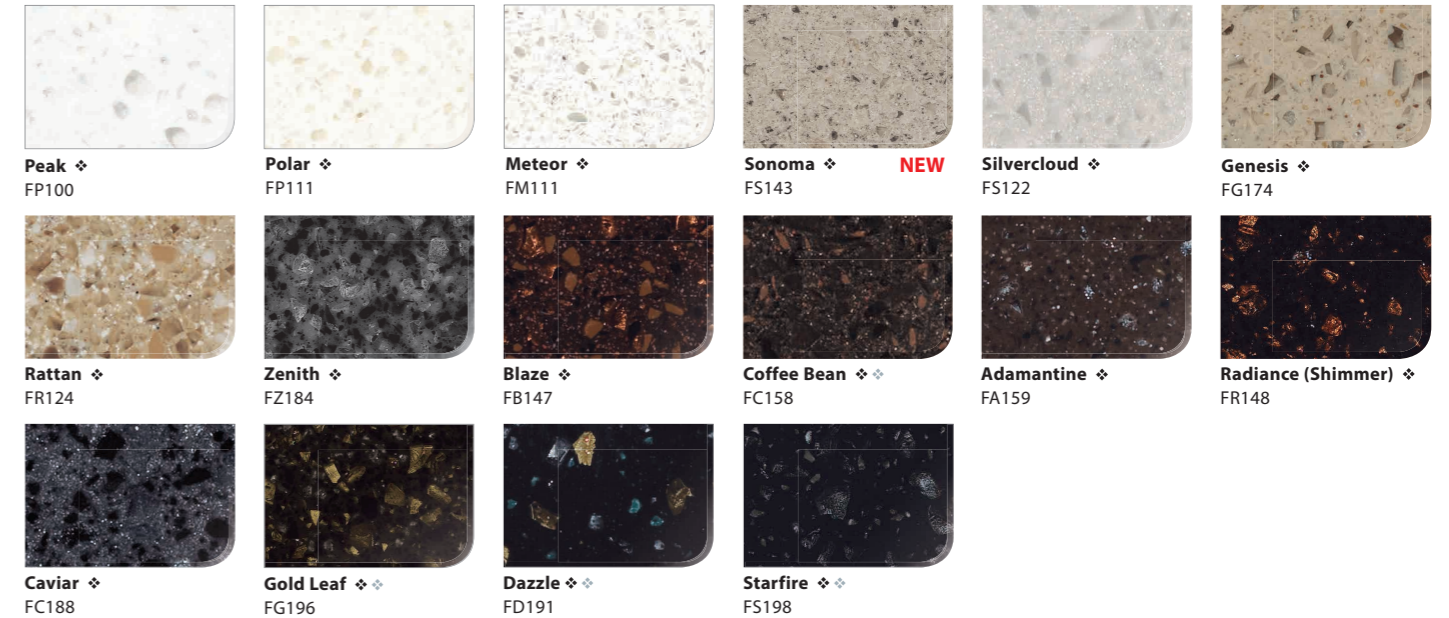

tempest®

Peak ❖ FP100
Polar ❖ FP111
Meteor ❖ FM111
Sonoma ❖ **NEW** FS143
Silvercloud ❖ FS122
Genesis ❖ FG174
Rattan ❖ FR124
Zenith ❖ FZ184
Blaze ❖ FB147
Coffee Bean ❖❖ FC158
Adamantine ❖ FA159
Radiance (Shimmer) ❖ FR148
Caviar ❖ FC188
Gold Leaf ❖❖ FG196
Dazzle ❖❖ FD191
Starfire ❖❖ FS198

STARON® als umweltfreundliches Material

Individuelle Farben ab einer bestimmten Bestellmenge verfügbar
Verfügbarkeit kann je nach Farbe und Größe variieren.
Die Druckbilder der Farben können vom Muster abweichen.
Bitte das originale Materialmuster zur Farbauswahl hinzuziehen.

- STARON® Farbe mit recycelten Materialien
- Auf Lager in Rotterdam
- Pflegeintensiv