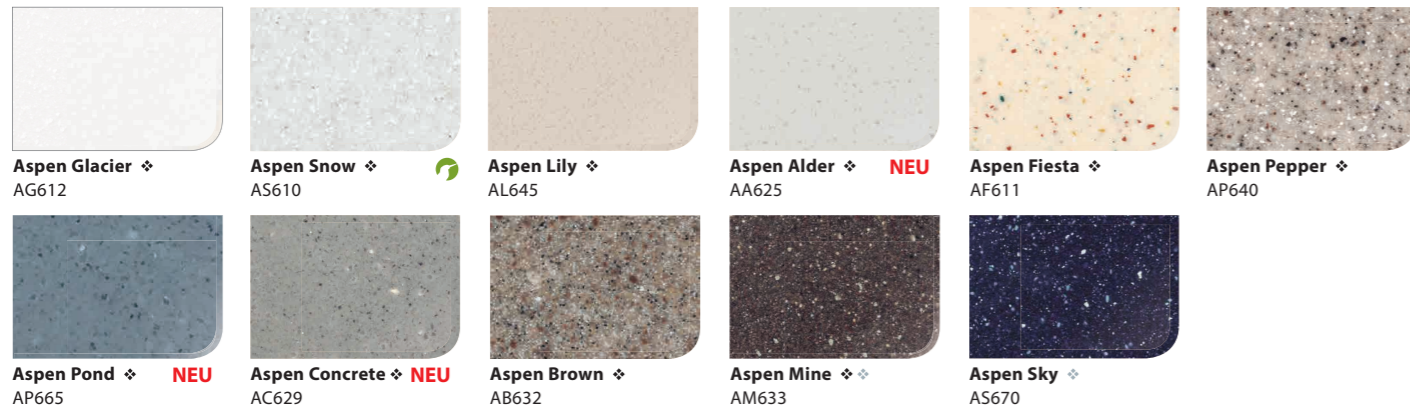

ASPEN

Aspen Glacier ❖ AG612
Aspen Snow ❖ AS610
Aspen Lily ❖ AL645
Aspen Alder ❖ **NEU** AA625
Aspen Fiesta ❖ AF611
Aspen Pepper ❖ AP640
Aspen Pond ❖ **NEU** AP665
Aspen Concrete ❖ **NEU** AC629
Aspen Brown ❖ AB632
Aspen Mine ❖❖ AM633
Aspen Sky ❖ AS670