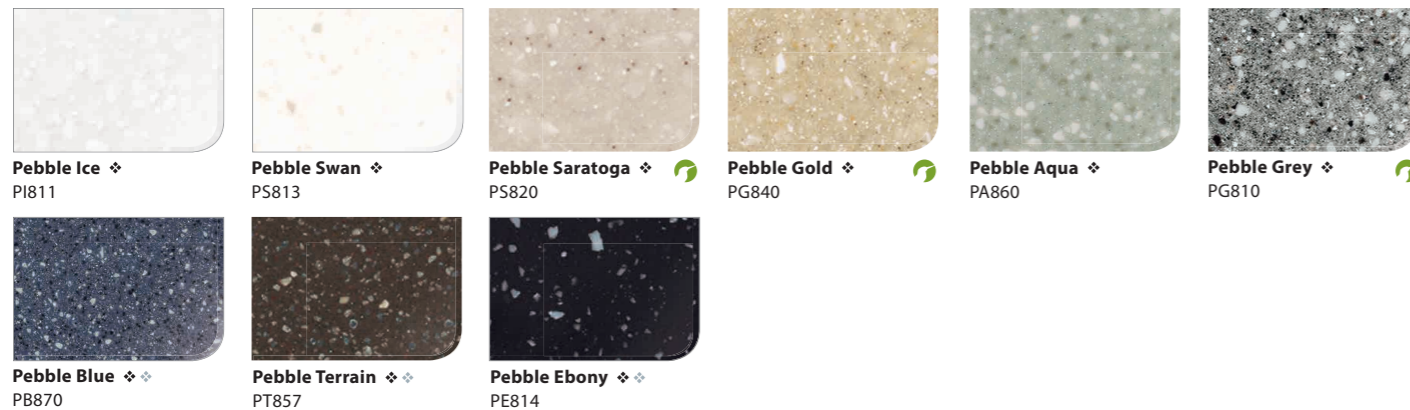

PEBBLE

Pebble Ice ❖ PI811
Pebble Swan ❖ PS813
Pebble Saratoga ❖ PS820
Pebble Gold ❖ PG840
Pebble Aqua ❖ PA860
Pebble Grey ❖ PG810
Pebble Blue ❖❖ PB870
Pebble Terrain ❖❖ PT857
Pebble Ebony ❖❖ PE814